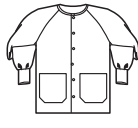

LADIES' STYLES - 65/35 FASHION POPLIN SOLIDS® STYLES

Ladies' Sizes: XS-XL (2XL-4XL) UNLESS NOTED

PAGE 49

PAGE 51

PAGE 51

LADIES' FASHION SLACKS TALL
XS-XL (2XL-3XL extra charge)

PAGE 51

LADIES' FASHION SLACKS PETITE
XS-XL (2XL-3XL extra charge)

PAGE 51

LADIES' DRAW-STRING FLAIR PANTS

PAGE 51

LADIES' DRAW-STRING FLAIR PANTS XS-XL (2XL-3XL extra charge)

PAGE 50

PAGE 50

7056	7409	7072	7076	7077	7086	7209	
	7512	7068					
	7401	7064	7073	7078	7087		
	7022	7070		7079			
	7456	7066	7075	7080	7088		7200
	7516						
	7454						
	7020						
	7450	7069		7081	7089		
	7451	7067					
	7534						
7057	7403	7065	7074	7082	7090	7215	
	7528			7083			
	7539						
	7529			7084	7091	7217	
	7518						
				7093	7092		
	7443						
	7053						
	7021						
	7526						
	7407			7085			
7058	7455	7071				7216	7203

UNISEX STYLES - 65/35 FASHION POPLIN SOLIDS® STYLES

Unisex Sizes: XS-XL (2XL-5XL) UNLESS NOTED

UNISEX WARM-UPS

UNISEX KNIT COLLAR WARM-UPS

UNISEX TWO-TONE RAGLAN SLEEVE SCRUB SHIRTS

UNISEX V-NECK 3-POCKET SCRUB SHIRTS