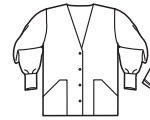

LADIES' LONG SLEEVE CREWNECK T-SHIRT
100% COTTON
S-XL
(2XL extra charge)
PAGE 81

LADIES' CARDIGAN WARM-UPS

PAGE 49